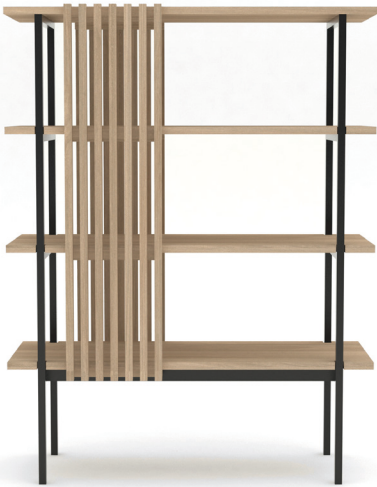

PRICELIST

Sideboard & HiFi with leg height 32 cm

Sideboard - w/black felt						
1 shelf behind each door. Leg height 32 cm.						
description	item no.	dimentions (cm)			price (EUR)	
		W	D	H corpus / total	Ash	Oak
 1 shelf pr. room, 2 doors, 1 open room	AKS2208H82	208	42	50 / 82		
 1 shelf pr. room, 1 door left (L) or 1 door right (R), 1 open room	AKSL160H82 / AKSR160H82	160	42	50 / 82		
 1 shelf pr. room, 1 door left (L) or 1 door right (R), 1 open room	AKSL100H82 / AKSR100H82	100	42	50 / 82		
 1 shelf, 2 doors, 1 open room	AKS2K208H72	208	42	40 / 72		
 1 shelf pr. room, 1 door left (L) or 1 door right (R), 1 open room	AKSLK160H72 / AKSRK160H72	160	42	40 / 72		
 1 shelf, 2 doors, 1 flip door w/HIFI fabric	AKS2KF208H72	208	42	40 / 72		
 1 shelf 1 door (L) +1 flip door w/HIFI 1 shelf 1 door (R) +1 flip door w/HIFI	AKSLKF160H72 / AKSRKF160H72	160	42	40 / 72		

Wooden plug
On variants marked with red arrow

HIFI-fabric
On flip-doors marked w/ green color

■ Flip-door w/HIFI-fabric
 ■ Open space
 Hole for wires

All prices are purchase prices in Euro.
We accept no liability for any errors or omissions.

PRICELIST

Shelving unit

Can be used as a room divider as it is the same on both sides.

Shelving unit w/slats						
description	item no.	dimentions (cm)			price (EUR)	
		W	D	H	Ash	Oak
 Shelving unit with 3 shelves	AKSU-3S	100	35/39*	98		
 Shelving unit with 4 shelves	AKSU-4S	100	35/39*	130		
 Shelving unit with 5 shelves	AKSU-5S	100	35/39*	162		

*Shelf dept 35 cm, total dept 39 cm. Plate thickness 2 cm.

**Images for guiding purpose only!**

The wood structure and colour will vary from ash and oak.

We therefore recommend using the wood samples/exhibition furniture to get a more accurate impression.